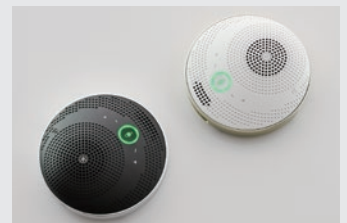

• 360 degrees pick up range

• Maximum 88dB loud speaker volume

• Multiple connection options to laptop, phone or tablet by USB, Bluetooth or NFC

• Power through rechargeable battery for complete portability up to 10 hours or longer through USB connection

• Multi-platform compatibility for OSs and PC, Mac, iOS and Android

• Connect and collaborate easily to your preferred conference application

• Stylish design with choice of white/black colors

• Headset outlet for private listening

• User friendly touch sensor buttons