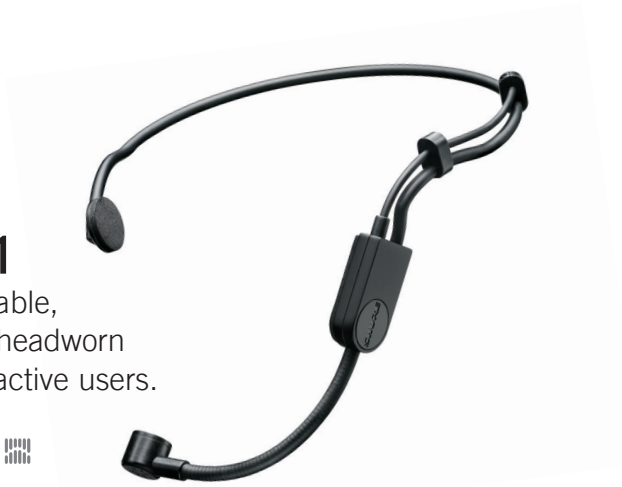

SVX2 Handheld or

SVX1 Bodypack Transmitter

- 2AA batteries provide 10 hours of continuous use
- Handheld transmitter with switchable output:
LO power mode: 1 mW maximum
HI power mode: 10 mW maximum

Microphone Options

Vocal

PG28

A rugged mic with an anti-roll ring for lead and back up vocals.

50 Hz – 15 kHz

PG58

A rugged mic tuned to accentuate the clarity of lead and back up vocals.

50 Hz – 15 kHz

Headworn

PGA31

Comfortable, reliable headworn mic for active users.

60 Hz – 20 kHz

Lavalier

CVL

Reliable lavalier mic for low-profile speech or vocals.

50 Hz – 20 kHz

Key: