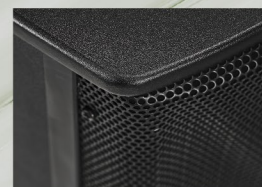

CSN SERIES

Entry level Karaoke speakers for best mixing of music & microphone sound

Designed for Karaoke use. Your voice will mix nicely with music. The bass sound has become more powerful by adopting a new low frequency reflection mechanism. Woofers use highly reliable paper cone made in Japan to obtain high quality sound.

- 1. Basic model with traditional BMB sound.
- 2. Can be installed for KTV, Restaurant, Bar. Also suitable for Home use.

Highly reliable paper cone Made in Japan

3D curved front panel combined with classical style

CSN-510 [10"]

System	2 Ways 3 Speakers
Woofer Unit	25cm Paper Cone Type x 1unit
Tweeter Unit	8cm Paper Cone Type x 2unit
Max Input Power	450W
Rating Input Power	225W
Dimensions (mm)	509(W) x 291(H) x 296(D)
Weight	11.0kg per piece
Impedance	8Ω