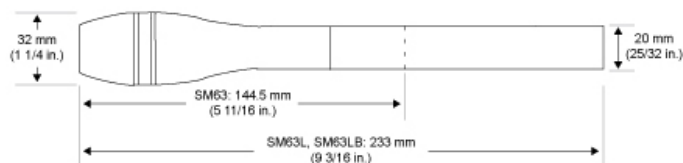

**Net Weight**

SM63	99 g (3.5 oz.)
SM63L, SM63LB	124 g (4.3 oz.)

**Connector**

Three-pin professional audio (XLR), male

**Housing**

Champagne finish aluminum with VERAFLX™ grille

Typical Frequency Response

### Overall Dimensions