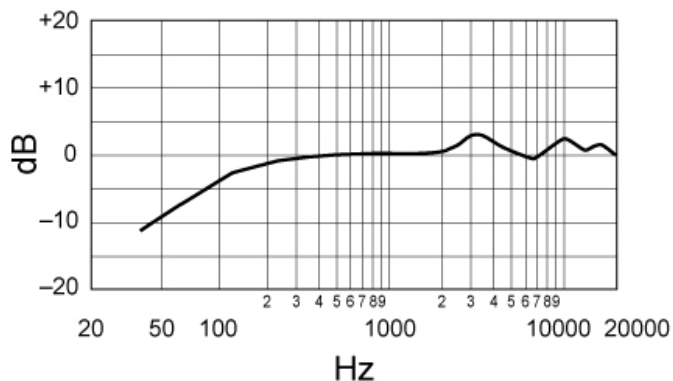

**Net Weight**

SM63	99 g (3.5 oz.)
SM63L, SM63LB	124 g (4.3 oz.)

**Connector**

Three-pin professional audio (XLR), male

**Housing**

Champagne finish aluminum with VERAFLX™ grille

Typical Frequency Response

### Overall Dimensions