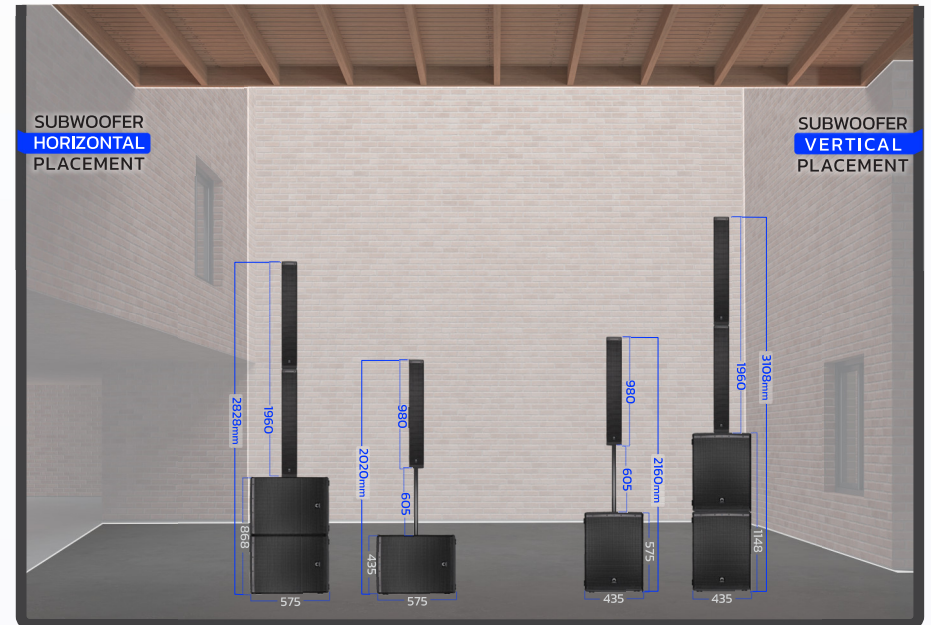

- The rigging lock between the speakers prevents moving

Rigging for column

Rigging for subwoofer

PRODUCT INSTALLATION

LOW Ceiling space

HIGH Ceiling space

ACS-1500 MK II

PROFESSIONAL ACTIVE COLUMN SPEAKER SYSTEM

SUPPORT IDEAL ...

lifesound concert, event, shopping mall, meeting room- training, fitness, restaurant, hotel banquet room.

SPECIFICATIONS

Model	ACS-1500S-MK II (subwoofer)	ACS-1500C-MK II (column)
Transducer	Subwoofer Components : 15", 3" voice coil	Satellite Components : 4" x 8 Full Range Speaker
Frequency Response	40Hz ~ 180Hz ±3dB	180Hz ~ 18kHz ±3dB
Rated Power	600W / 1200W (MAX)	300W / 600W (MAX)
Amplifier	Class D	
Sensitivity	95dB 1m/1W	96dB 1m/1W
Maximum SPL	125dB/134dB (PEAK)	125dB/134dB (PEAK)
Nominal Impedance	4 Ω	4 Ω
Built-in DSP Processor	5 Mode Presets (DEFAULT, MUSIC, DANCE, SPEECH, USER)	
Media player	TWS Bluetooth 5.0 (True Wireless Stereo)	
Dispersion Angle (H x V)		80° x 20°
Connection		
Line Input	1 x Combo XLR or 1/4" Jack (female)	
Line Output	1 x XLR (male)	
Net Port	2 x RS485 (RJ45)	
Speaker Port	1 x Speakon (out)	1 x Speakon (in)
General		
Operating voltage	AC 220 ~ 240V, 50/60Hz	
Dimensions (H x W x D)	570 x 430 x 520mm	980 x 135 x 135mm
Net Weight	27 Kgs.	11 Kgs.