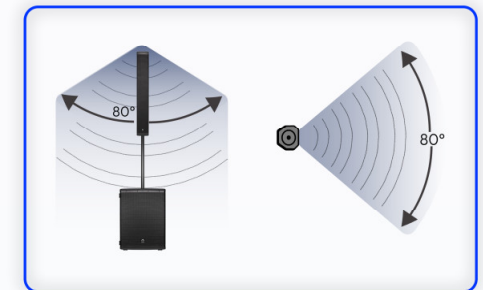

You'll get the best sound and coverage when all connected components project at the same angle.