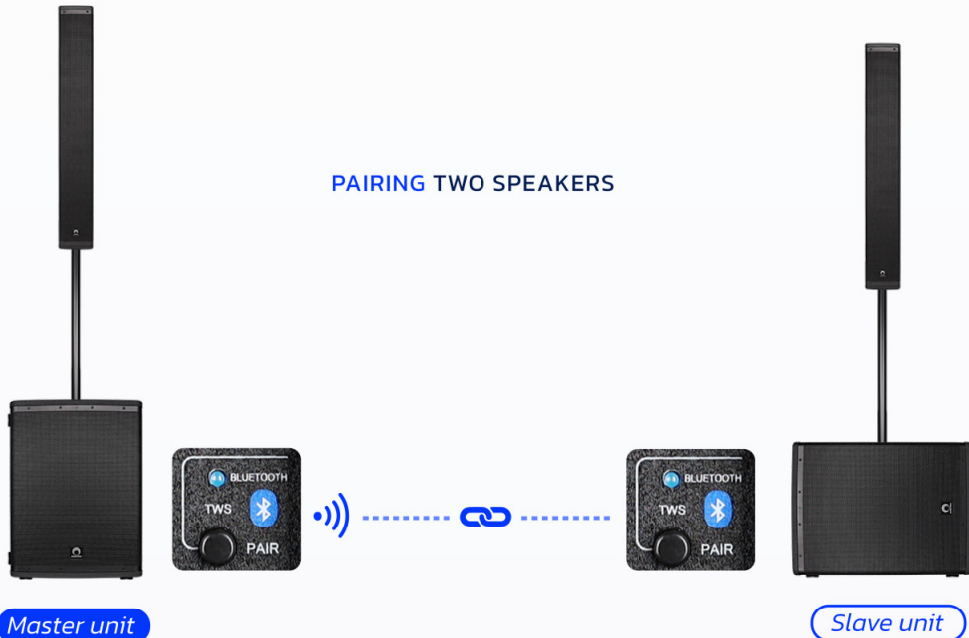

MEDIA PLAYER

WIRELESS STEREO AUDIO STREAMING BLUETOOTH.

REAR PANEL

Audio Streaming Wireless
TWS Bluetooth Version **5.0**

Support streaming via [phone / tablet](#)

TrueWireless™ stereo

Bluetooth connection mode, press PAIR button to interrupt the current Bluetooth connection and you can connect to other Bluetooth devices.

RS485 (RJ45) OUT.

Network data Used to connect multiple devices simultaneously

LINK OUT

Use XLR connector

RS485 (RJ45) IN

Use network data lines to connect

TWS Bluetooth 5.0
Audio Streaming Wireless

DSP presets

- DEFAULT
- MUSIC
- DANCE
- SPEECH
- USER

Multi-function audio signal input.

Used XLR or 1/4" connect mixer and other audio signal sources.

DISPERSION ANGLE

Horizontal 80 Degree x Vertical 20 Degree

Vertical Alignment column

SUPPORT IDEAL ...

lifesound concert, event, shopping mall, meeting room- training, fitness, restaurant, hotel banquet room.

SPECIFICATIONS

Model	ACS-1500S-MK II (subwoofer)	ACS-1500C-MK II (column)
Transducer	Subwoofer Components : 15", 3" voice coil	Satellite Components : 4" x 8 Full Range Speaker
Frequency Response	40Hz ~ 180Hz ±3dB	180Hz ~ 18kHz ±3dB
Rated Power	600W / 1200W (MAX)	300W / 600W (MAX)
Amplifier	Class D	
Sensitivity	95dB 1m/1W	96dB 1m/1W
Maximum SPL	125dB/134dB (PEAK)	125dB/134dB (PEAK)
Nominal Impedance	4 Ω	4 Ω
Built-in DSP Processor	5 Mode Presets (DEFAULT, MUSIC, DANCE, SPEECH, USER)	
Media player	TWS Bluetooth 5.0 (True Wireless Stereo)	
Dispersion Angle (H x V)		80° x 20°
Connection		
Line Input	1 x Combo XLR or 1/4" Jack (female)	
Line Output	1 x XLR (male)	
Net Port	2 x RS485 (RJ45)	
Speaker Port	1 x Speakon (out)	1 x Speakon (in)
General		
Operating voltage	AC 220 ~ 240V, 50/60Hz	
Dimensions (H x W x D)	570 x 430 x 520mm	980 x 135 x 135mm
Net Weight	27 Kgs.	11 Kgs.