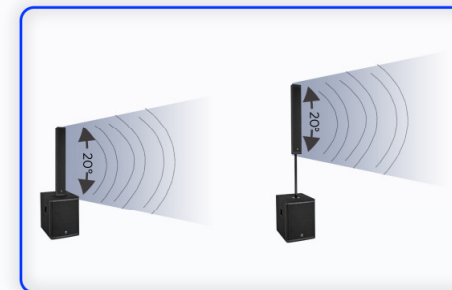

RS485 (RJ45) OUT.

Network data Used to connect multiple devices simultaneously

LINK OUT

Use XLR connector

RS485 (RJ45) IN

Use network data lines to connect

TWS Bluetooth 5.0
Audio Streaming Wireless

DSP presets

- DEFAULT
- MUSIC
- DANCE
- SPEECH
- USER

Multi-function audio signal input.

Used XLR or 1/4" connect mixer and other audio signal sources.

DISPERSION ANGLE

Horizontal 80 Degree x Vertical 20 Degree

Vertical Alignment column

vertical directivity is around 20°

Horizontal Alignment column

horizontal directivity is around 80°

You'll get the best sound and coverage when all connected components project at the same angle.

ACS-1500 MK II