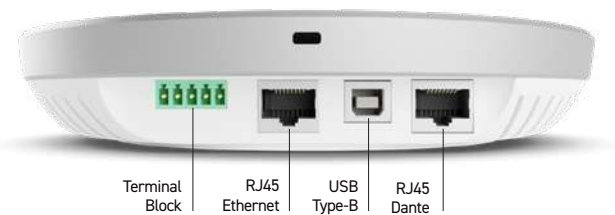

- Connects up to 10 audio endpoints, centralizes and processes signals from all connected devices to provide a single audio channel for the entire room.
- Ethernet connection provides the device with data, power, SIP, and the ability to communicate with other networked endpoints.
- Hub: Dante® digital audio networking (1 input / 1 output) including compatibility with Dante Domain Manager for seamless expansion over any network infrastructure.
- USB connectivity allows to connect a Stem Ecosystem room solution directly to a PC for video conferencing.
- Terminal block connector is available to connect existing analog speakers in the room or to add them for additional speaker output.
- Power over Ethernet (PoE+).
- Wall mountable with slim design to hide the device behind a screen.
- Kensington lock equipped.

## ACCESSORIES (included in the box)

CAT 6 Ethernet Cable: 15 ft. (4.6 m)

USB Type A to USB Type B Cable: 12 ft. (3.7 m)

Terminal Connector

Wall Mounting Kit (Screws and Drywall Anchors)

**STEM HUB & HUB EXPRESS**  
Communication Center

**STEM HUB**  
Connections

**STEM HUB EXPRESS**  
Connections