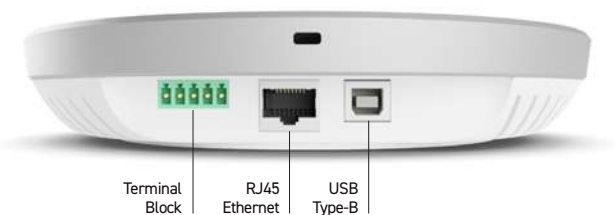

## OVERVIEW

Stem Hub Communication Center is required when more than one Stem Ecosystem audio endpoint is used in a room, allowing multiple devices to communicate with each other and function as an ecosystem. With two different variations to choose from, Hub and Hub Express, you have a variety of flexible connectivity options to integrate with conferencing platforms or expand the system over any network infrastructure.

- Connects up to 10 audio endpoints, centralizes and processes signals from all connected devices to provide a single audio channel for the entire room.
- Ethernet connection provides the device with data, power, SIP, and the ability to communicate with other networked endpoints.
- Hub: Dante® digital audio networking (1 input / 1 output) including compatibility with Dante Domain Manager for seamless expansion over any network infrastructure.
- USB connectivity allows to connect a Stem Ecosystem room solution directly to a PC for video conferencing.
- Terminal block connector is available to connect existing analog speakers in the room or to add them for additional speaker output.
- Power over Ethernet (PoE+).
- Wall mountable with slim design to hide the device behind a screen.
- Kensington lock equipped.

## ACCESSORIES (included in the box)

CAT 6 Ethernet Cable: 15 ft. (4.6 m)

USB Type A to USB Type B Cable: 12 ft. (3.7 m)

Terminal Connector

Wall Mounting Kit (Screws and Drywall Anchors)

**STEM HUB & HUB EXPRESS**  
Communication Center

**STEM HUB**  
Connections

**STEM HUB EXPRESS**  
Connections