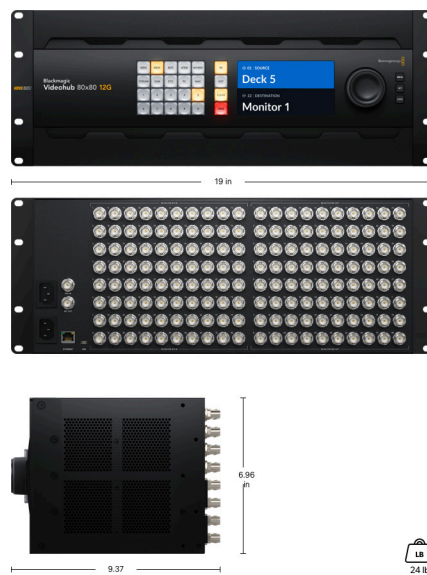

REC 601, REC 709, REC 2020

SDI Auto Switching

Automatically selects between 270Mb SD-SDI, 1.5G HD-SDI, 3G level A and level B HD-SDI, 6G HD-SDI, 12G-SDI and DVB-ASI on each input so that each input can be running a different television standard.

Power Fail Protection

Crosspoint connections preserved
and restored instantly at power on.

Power Usage

92 W max.

Physical Installation

4 rack units height.

Physical Specifications

Environmental Specifications