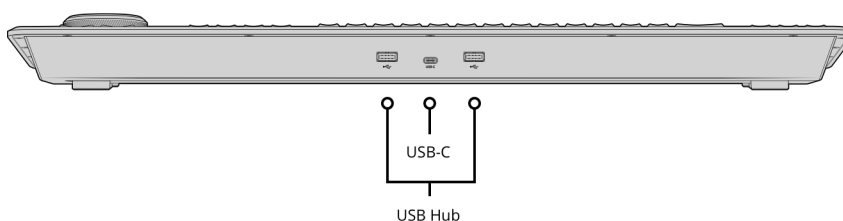

\$595

Connections

Computer Interface

USB Type-C.

USB Hub

2 x USB Type-A for a mouse and other USB devices.

Power Requirements

Power Usage