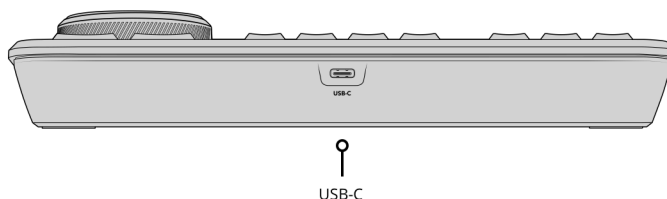

Connections

USB Type-C.

Updates and Configuration

1 x USB Type-C for software configuration and software updates.

Power Requirements

Power Usage

4W max via USB Type-C.

Operating Systems