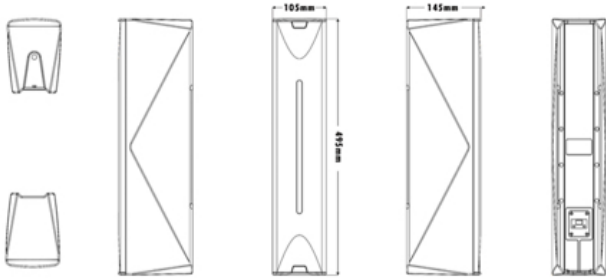

AVA

AVA-304X 2WAY

AVA
Advance Vision Audio

SPECIFICATION

| | |
|-------------------------------|--|
| MODEL : | AVA-304X |
| TYPE : | 2 Way |
| FREQUENCY RESPONSE : | 45Hz-20KHz \pm 3dB |
| OPERATING FREQUENCY : | 120Hz-20KHz \pm 3dB |
| DRIVERS : | 4x3" Bass Driver 1" Neodymium Tweeter |
| RATED POWER : | 130W RMS, 260W Peak |
| IMPEDANCE : | 8 ohms |
| MAXIMUM SPL : | 118dB Continuous / 121dB Peak |
| CABINET : | ABS engineering plastics |
| NOMINAL COVERAGE H/V : | 90/90 Degree |
| DIMENSIONS(WxDxH) : | 105 x 145 x 495 mm. |
| WEIGHT : | 4.2kg |

ACCESSORIES

1. Screwdriver equipment set.
2. Hexagonal equipment set.
3. Tilt & Pan die-cast aluminium wall mounted.
4. Steel plate pole mounted.
5. Water resistance plate.

INSTALLATION