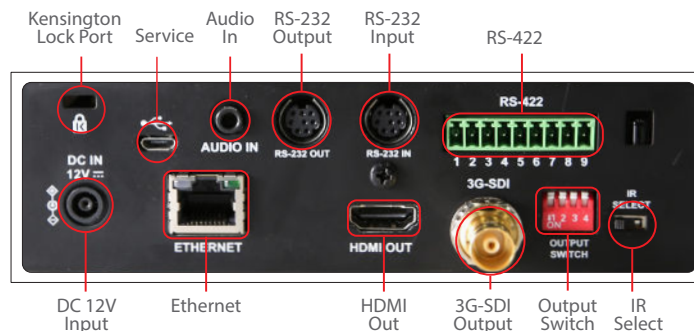

I/O Connections

Lumens Integration, Inc.
4116 Clipper Court
Fremont, CA, 94538
Phone: +1-866-600-0988
Fax: +1-510-252-1389

Lumens Europe
De Nayerstraat 17 9470
Denderleeuw Belgium
Phone: +32-473-58-38-95
Fax: +32-2-452-76-00

www.MyLumens.com