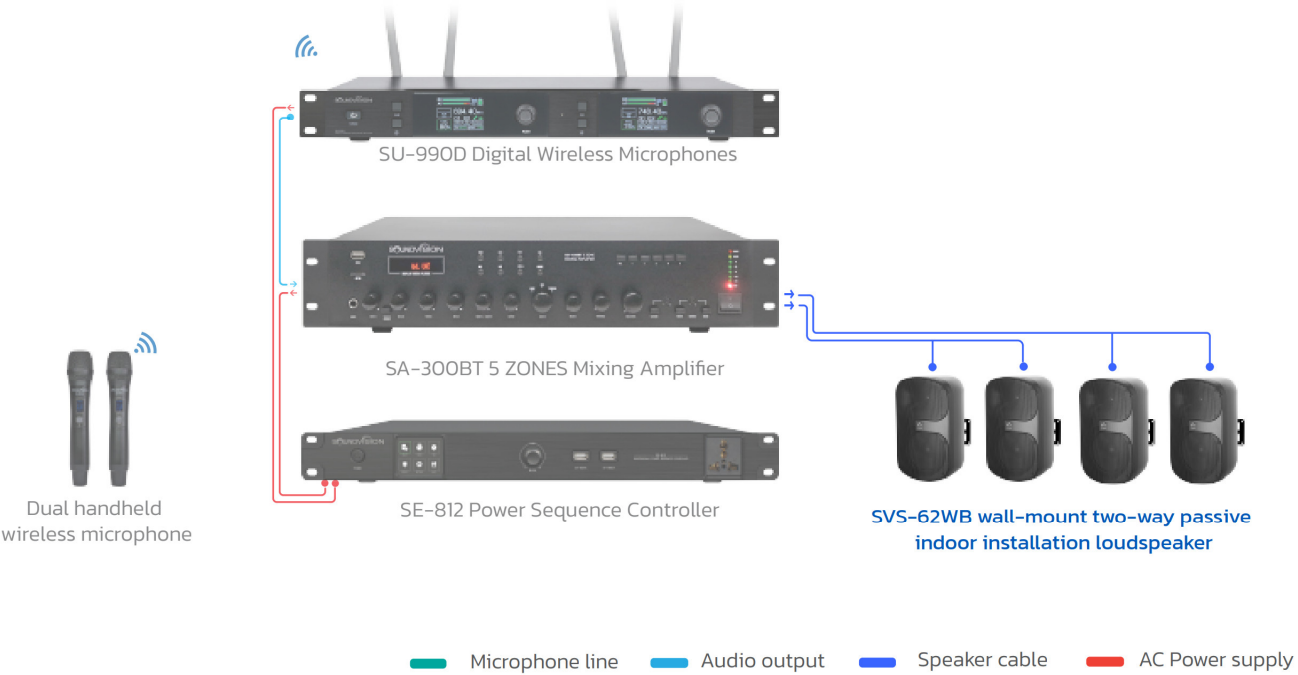

**SVS** SERIES

**WALL-MOUNT INSTALLATION SPEAKER**

SVS-42WB

SVS-42WW

SVS-62WB  
SVS-82WB

SVS-62WW  
SVS-82WW

**SVS SERIES** is a new wall-mount two-way passive indoor installation loudspeaker 8 Ohm 70V/100V ideal for applications requiring high-quality sound. designed for a wide range of commercial audio applications including retail shops, hotels, shopping malls, restaurants, conference – rooms, bars and health clubs.

Certifications : CE

Specifications are subject to change without prior notification.

**SVS** SERIES

**WALL-MOUNT INSTALLATION SPEAKER**

**EXAMPLE CONNECTION DIAGRAM**

SVS Series supports applications multiple

Meeting Room, Conference Room, Training Rooms,  
Hotels, Health clubs, Retail shops, Shopping malls &  
Plaza, Restaurant & Bar.

6" SVS-62WB Audio rack